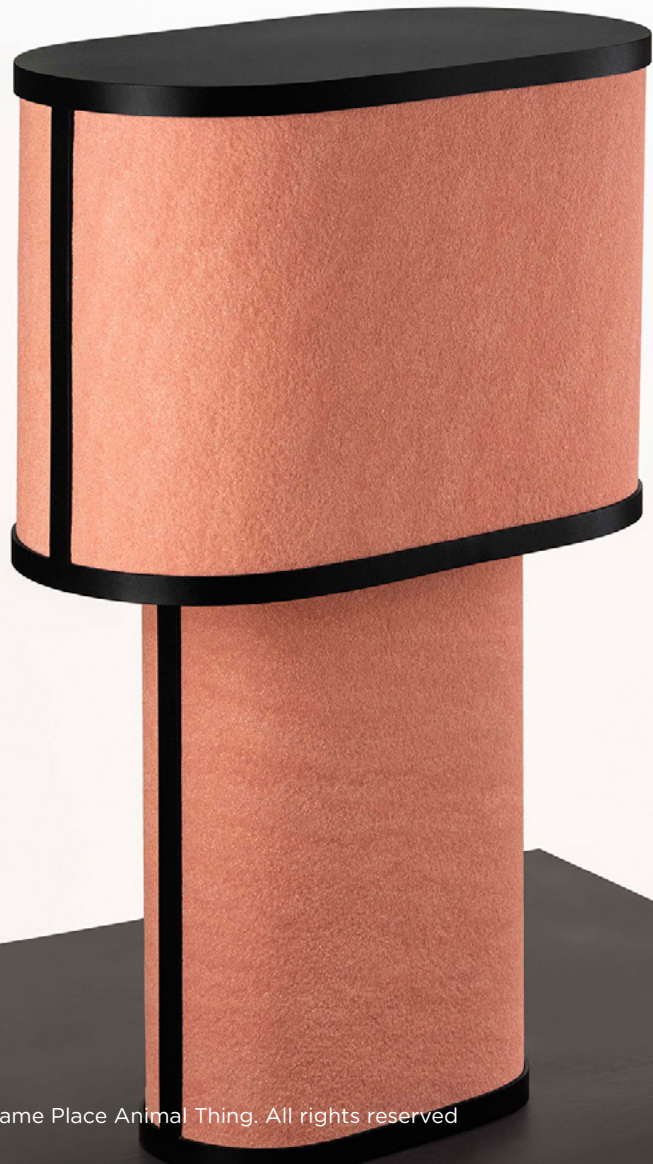

# Niko (S) Table Lamp

Thin layered natural Teak-wood sandstone sheet & mild steel (Powder Coated)

Cms: 27 w x 13.5 d x 30.5 h | Inches: 10.6 w x 5.3 d x 12 h

INR 10200 (plus GST + Transportation)

# Niko (s) Table Lamp

Thin layered natural Red sandstone sheet & mild steel (Powder coated)

Cms: 27 w x 13.5 d x 30.5 h | Inches: 10.6 w x 5.3 d x 12 h

INR 10200 (plus GST + Transportation)

# Niko (L) Table Lamp

Thin layered natural Red sandstone seneer & mild steel (Powder coated)

Cms: 40 w x 22 d x 61 h | Inches: 15.7 w x 8.6 d x 24 h

INR 18000 (plus GST + Transportation)