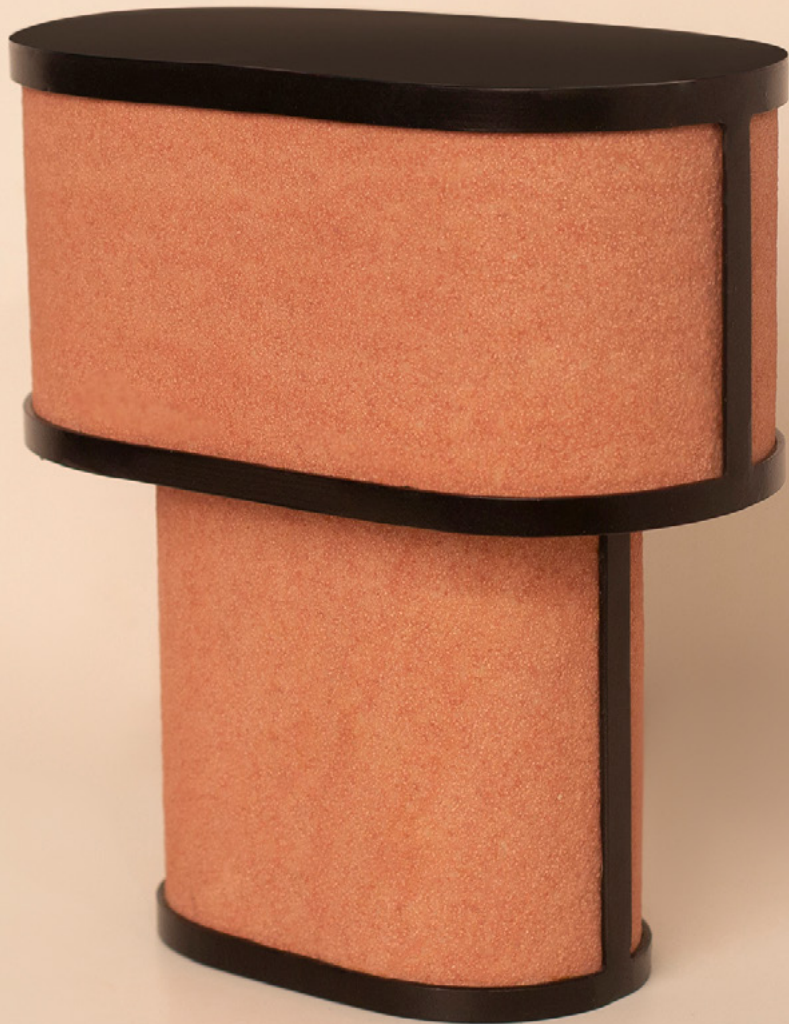

# QUARRY COLLECTION

The 'Quarry Collection' brings to you exquisite modern minimalist lamps of natural stone sheet suffused with soft glowing light. Made from authentic thin layered natural stone sheets of marble, sandstone, and slate extracted from Indian quarries, the original texture, veins, and grains of the source stone are soothing to touch and exude raw elemental beauty.

# Niko (S) Table Lamp

Thin layered natural Teak-wood sandstone sheet & mild steel (Powder Coated)

Cms: 27 w x 13.5 d x 30.5 h | Inches: 10.6 w x 5.3 d x 12 h

INR 10200 (plus GST + Transportation)

# Niko (s) Table Lamp

Thin layered natural Red sandstone sheet & mild steel (Powder coated)

Cms: 27 w x 13.5 d x 30.5 h | Inches: 10.6 w x 5.3 d x 12 h

INR 10200 (plus GST + Transportation)